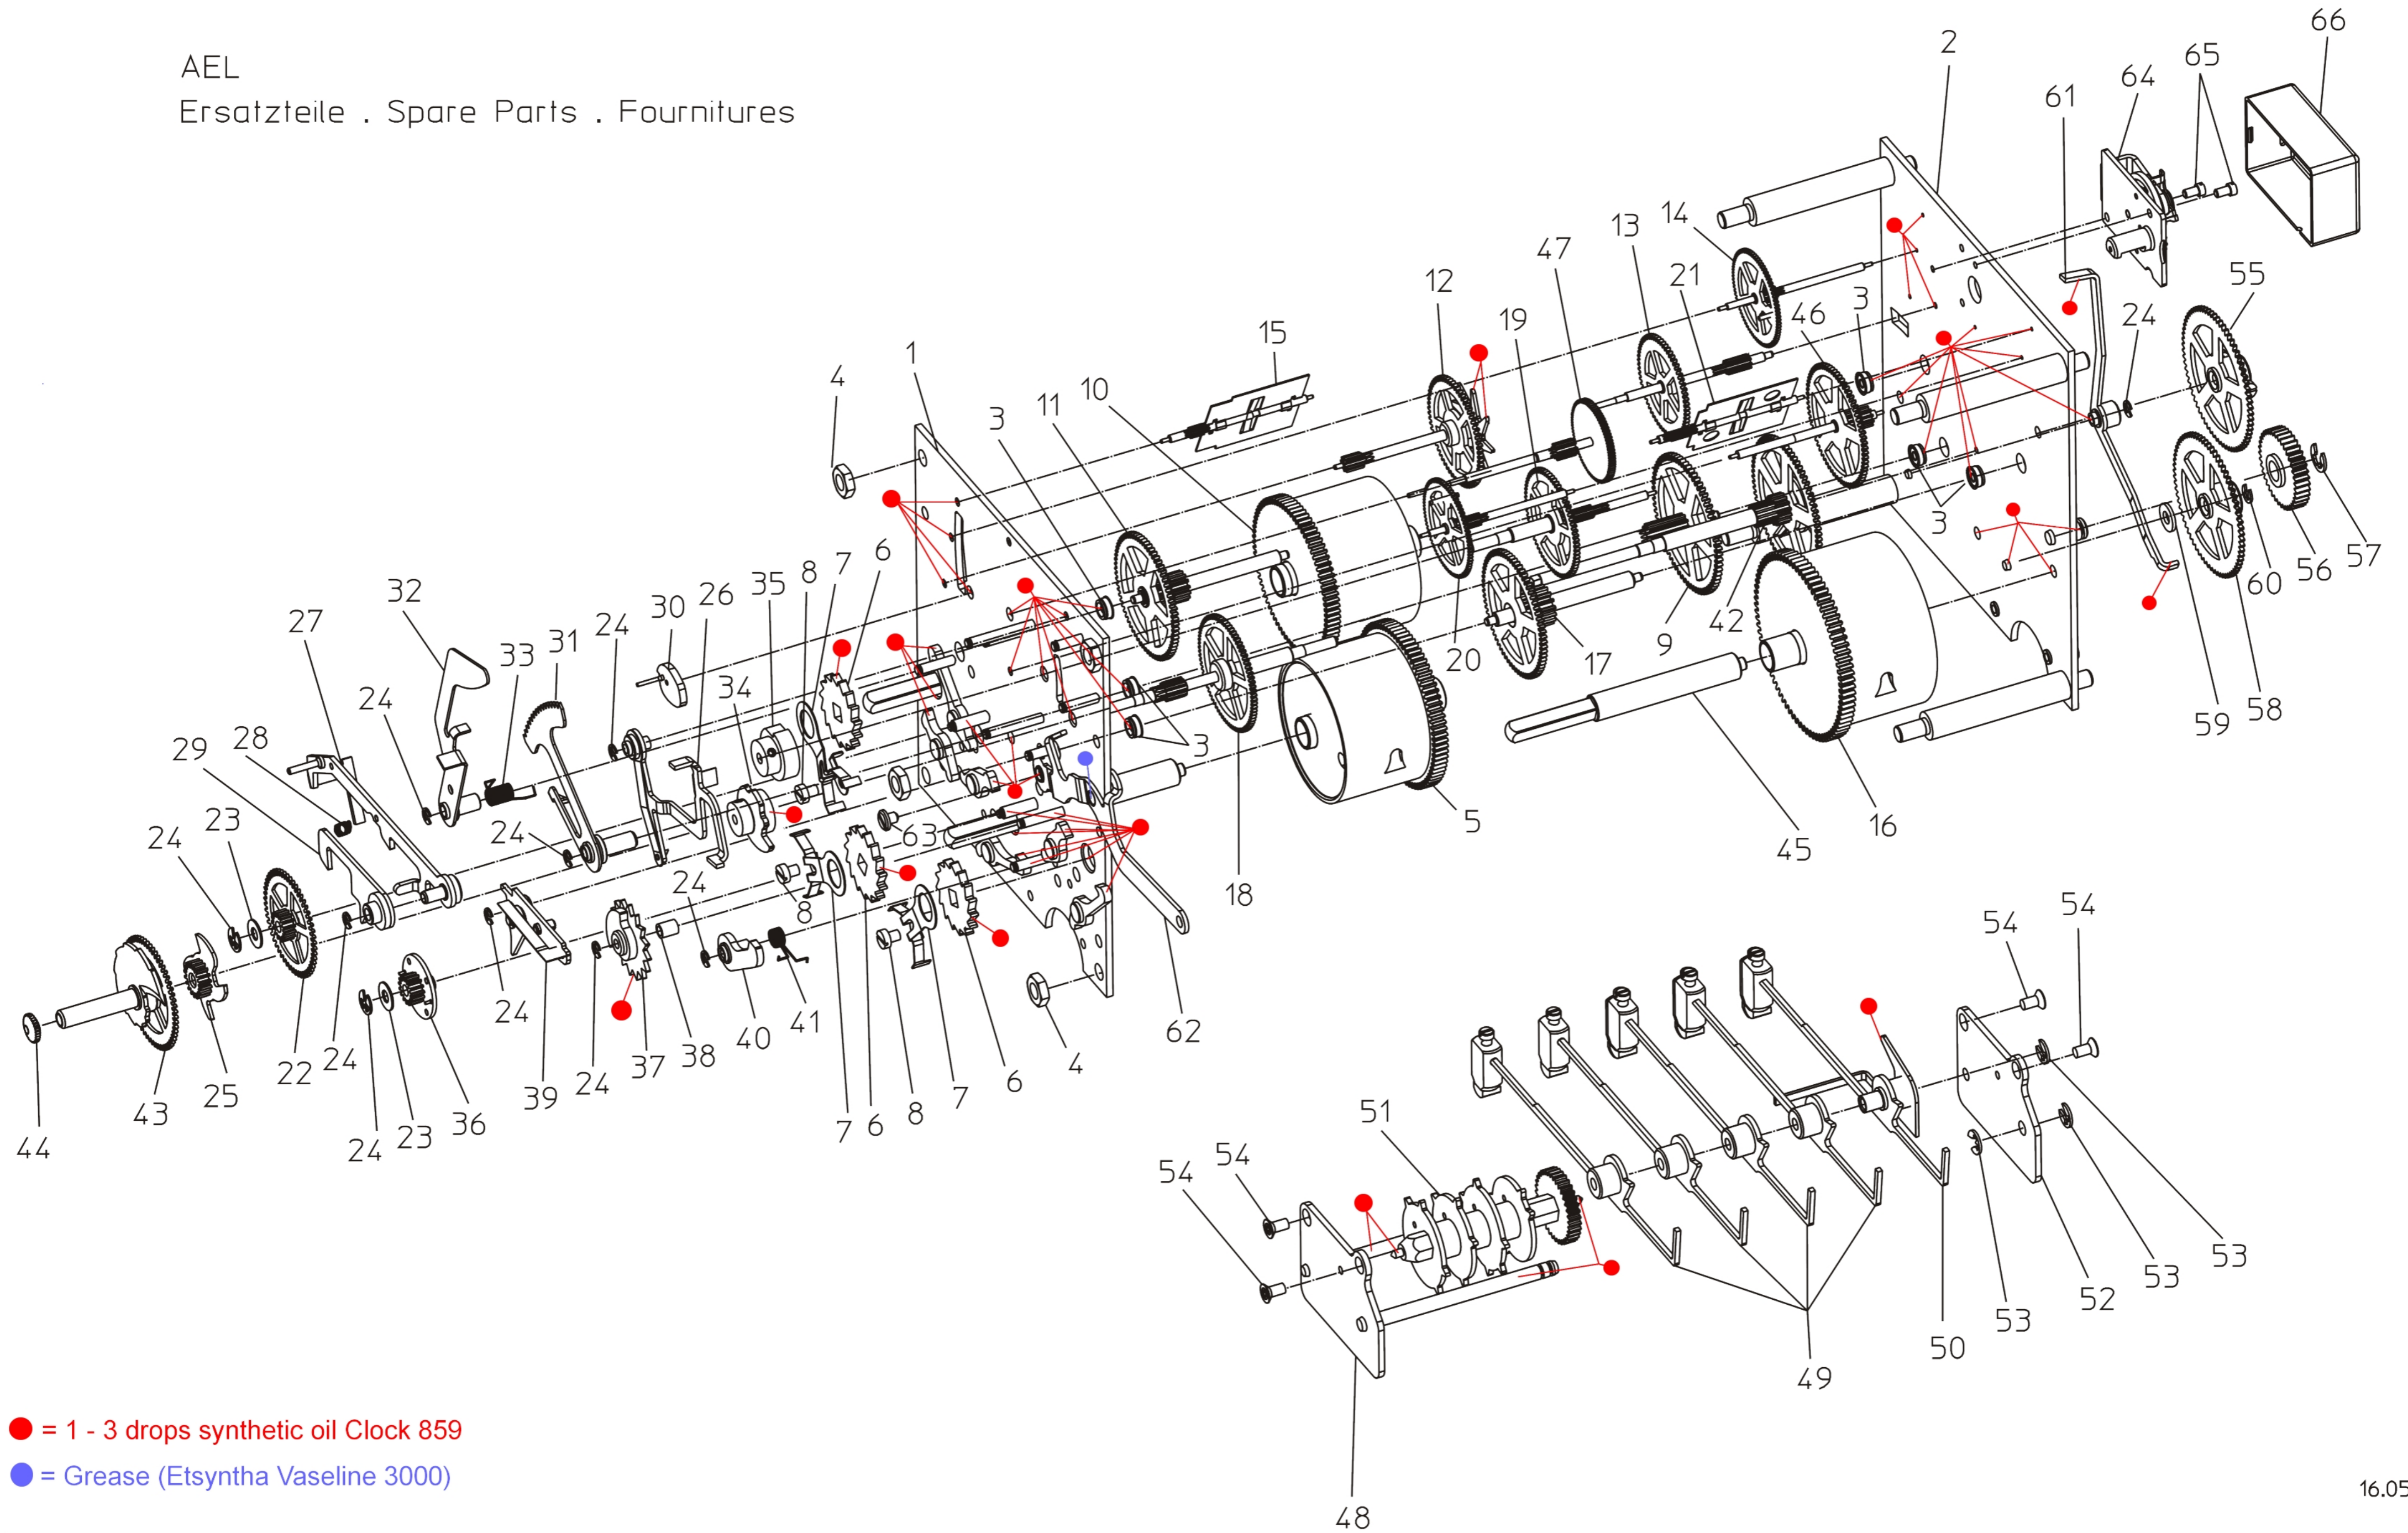

AEL  
Ersatzteile . Spare Parts . Fournitures

● = 1 - 3 drops synthetic oil Clock 859

● = Grease (Etsyntha Vaseline 3000)