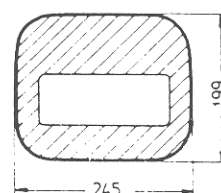

Ellipsenform / Elliptical shape

Order - Nr:		Marke
ME	153x101.1	Aristo 3800
ME	171x145.1	Aristo 1280
ME	173x143.1	
ME	174x142-1	
ME	180x147.1	
ME	188x148.1	Citizen
ME	194x163.1	Dugena 991021
ME	194x164.1	
ME	197x163.1	Dugena 991041
ME	199x174.1	
ME	200x150.1	
ME	206x184.1	
ME	228x207.1	Dugena V 2200.528
ME	342x312.1	Dugena U3162618
ME	354x304.1	Orient 16-1387
ME	354x324.1	Orient 16-1260
ME	382x302.2	Dugena 3450.618
ME	382x302.1	

Hufeisenform / Horseshoe shape

MH 179x172.1

MH 243x242.1

LCD-MT 212x302.1

LCD-MTr 241x301.1

LCD-MBr 245x199.1
Dugena 869 384
schwarz-weißer Druck
black-white print

LCD-MBr 245x199.2
Dugena A 9922.321
braun-goldener Druck
brown-gold print

LCD-MT 253x303.1

LCD-MB 298x298.1
Dugena A 8905.211

LCD-MBr 309x248.1
Dugena X 2710.211

LCD-MBr 310x270.1
Citizen 54-80415

LCD-MBr 321x261.1

LCD-MBs 330x310.1
Dugena A 8911-111