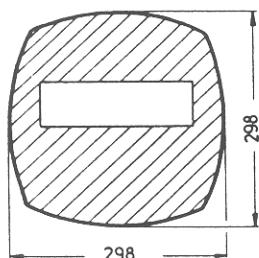

Ellipsenform / Elliptical shape

Order - Nr:		Marke
ME	153x101.1	Aristo 3800
ME	171x145.1	Aristo 1280
ME	173x143.1	
ME	174x142-1	
ME	180x147.1	
ME	188x148.1	Citizen
ME	194x163.1	Dugena 991021
ME	194x164.1	
ME	197x163.1	Dugena 991041
ME	199x174.1	
ME	200x150.1	
ME	206x184.1	
ME	228x207.1	Dugena V 2200.528
ME	342x312.1	Dugena U3162618
ME	354x304.1	Orient 16-1387
ME	354x324.1	Orient 16-1260
ME	382x302.2	Dugena 3450.618
ME	382x302.1	

Hufeisenform / Horseshoe shape

MH 179x172.1

MH 243x242.1

LCD-MT 212x302.1

LCD-MTr 241x301.1

LCD-MBr 245x199.1
Dugena 869 384
schwarz-weißer Druck
black-white print

LCD-MBr 245x199.2
Dugena A 9922.321
braun-goldener Druck
brown-gold print

LCD-MT 253x303.1

LCD-MB 298x298.1
Dugena A 8905.211

LCD-MBr 309x248.1
Dugena X 2710.211

LCD-MBr 310x270.1
Citizen 54-80415

LCD-MBr 321x261.1

LCD-MBs 330x310.1
Dugena A 8911-111