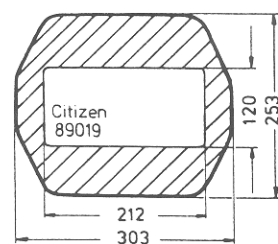

Ellipsenform / Elliptical shape

Order - Nr:		Marke
ME	153x101.1	Aristo 3800
ME	171x145.1	Aristo 1280
ME	173x143.1	
ME	174x142-1	
ME	180x147.1	
ME	188x148.1	Citizen
ME	194x163.1	Dugena 991021
ME	194x164.1	
ME	197x163.1	Dugena 991041
ME	199x174.1	
ME	200x150.1	
ME	206x184.1	
ME	228x207.1	Dugena V 2200.528
ME	342x312.1	Dugena U3162618
ME	354x304.1	Orient 16-1387
ME	354x324.1	Orient 16-1260
ME	382x302.2	Dugena 3450.618
ME	382x302.1	

Hufeisenform / Horseshoe shape

MH 179x172.1

MH 243x242.1

LCD-MT 212x302.1

LCD-MTr 241x301.1

LCD-MBr 245x199.1
Dugena 869 384
schwarz-weißer Druck
black-white print

LCD-MBr 245x199.2
Dugena A 9922.321
braun-goldener Druck
brown-gold print

LCD-MT 253x303.1

LCD-MB 298x298.1
Dugena A 8905.211

LCD-MBr 309x248.1
Dugena X 2710.211

LCD-MBr 310x270.1
Citizen 54-80415

LCD-MBr 321x261.1

LCD-MBs 330x310.1
Dugena A 8911-111