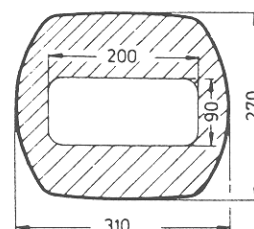

Ellipsenform / Elliptical shape

Order - Nr:		Marke
ME	153x101.1	Aristo 3800
ME	171x145.1	Aristo 1280
ME	173x143.1	
ME	174x142-1	
ME	180x147.1	
ME	188x148.1	Citizen
ME	194x163.1	Dugena 991021
ME	194x164.1	
ME	197x163.1	Dugena 991041
ME	199x174.1	
ME	200x150.1	
ME	206x184.1	
ME	228x207.1	Dugena V 2200.528
ME	342x312.1	Dugena U3162618
ME	354x304.1	Orient 16-1387
ME	354x324.1	Orient 16-1260
ME	382x302.2	Dugena 3450.618
ME	382x302.1	

Hufeisenform / Horseshoe shape

MH 179x172.1

MH 243x242.1

LCD-MT 212x302.1

LCD-MTr 241x301.1

LCD-MBr 245x199.1
Dugena 869 384
schwarz-weißer Druck
black-white print

LCD-MBr 245x199.2
Dugena A 9922.321
braun-goldener Druck
brown-gold print

LCD-MT 253x303.1

LCD-MB 298x298.1
Dugena A 8905.211

LCD-MBr 309x248.1
Dugena X 2710.211

LCD-MBr 310x270.1
Citizen 54-80415

LCD-MBr 321x261.1

LCD-MBs 330x310.1
Dugena A 8911-111