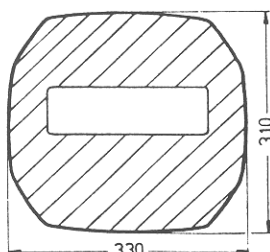

Ellipsenform / Elliptical shape

Order - Nr:		Marke
ME	153x101.1	Aristo 3800
ME	171x145.1	Aristo 1280
ME	173x143.1	
ME	174x142-1	
ME	180x147.1	
ME	188x148.1	Citizen
ME	194x163.1	Dugena 991021
ME	194x164.1	
ME	197x163.1	Dugena 991041
ME	199x174.1	
ME	200x150.1	
ME	206x184.1	
ME	228x207.1	Dugena V 2200.528
ME	342x312.1	Dugena U3162618
ME	354x304.1	Orient 16-1387
ME	354x324.1	Orient 16-1260
ME	382x302.2	Dugena 3450.618
ME	382x302.1	

Hufeisenform / Horseshoe shape

MH 179x172.1

MH 243x242.1

LCD-MT 212x302.1

LCD-MTr 241x301.1

LCD-MBr 245x199.1
Dugena 869 384
schwarz-weißer Druck
black-white print

LCD-MBr 245x199.2
Dugena A 9922.321
braun-goldener Druck
brown-gold print

LCD-MT 253x303.1

LCD-MB 298x298.1
Dugena A 8905.211

LCD-MBr 309x248.1
Dugena X 2710.211

LCD-MBr 310x270.1
Citizen 54-80415

LCD-MBr 321x261.1

LCD-MBs 330x310.1
Dugena A 8911-111