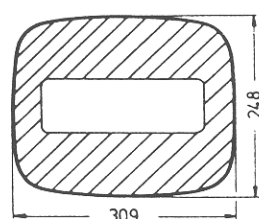

Ellipsenform / Elliptical shape

Order - Nr:		Marke
ME	153x101.1	Aristo 3800
ME	171x145.1	Aristo 1280
ME	173x143.1	
ME	174x142-1	
ME	180x147.1	
ME	188x148.1	Citizen
ME	194x163.1	Dugena 991021
ME	194x164.1	
ME	197x163.1	Dugena 991041
ME	199x174.1	
ME	200x150.1	
ME	206x184.1	
ME	228x207.1	Dugena V 2200.528
ME	342x312.1	Dugena U3162618
ME	354x304.1	Orient 16-1387
ME	354x324.1	Orient 16-1260
ME	382x302.2	Dugena 3450.618
ME	382x302.1	

Hufeisenform / Horseshoe shape

MH 179x172.1

MH 243x242.1

LCD-MT 212x302.1

LCD-MTr 241x301.1

LCD-MBr 245x199.1
Dugena 869 384
schwarz-weißer Druck
black-white print

LCD-MBr 245x199.2
Dugena A 9922.321
braun-goldener Druck
brown-gold print

LCD-MT 253x303.1

LCD-MB 298x298.1
Dugena A 8905.211

LCD-MBr 309x248.1
Dugena X 2710.211

LCD-MBr 310x270.1
Citizen 54-80415

LCD-MBr 321x261.1

LCD-MBs 330x310.1
Dugena A 8911-111