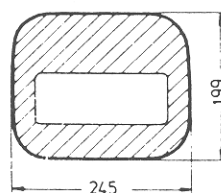

Ellipsenform / Elliptical shape

Order - Nr:		Marke
ME	153x101.1	Aristo 3800
ME	171x145.1	Aristo 1280
ME	173x143.1	
ME	174x142-1	
ME	180x147.1	
ME	188x148.1	Citizen
ME	194x163.1	Dugena 991021
ME	194x164.1	
ME	197x163.1	Dugena 991041
ME	199x174.1	
ME	200x150.1	
ME	206x184.1	
ME	228x207.1	Dugena V 2200.528
ME	342x312.1	Dugena U3162618
ME	354x304.1	Orient 16-1387
ME	354x324.1	Orient 16-1260
ME	382x302.2	Dugena 3450.618
ME	382x302.1	

Hufeisenform / Horseshoe shape

MH 179x172.1

MH 243x242.1

LCD-MT 212x302.1

LCD-MTr 241x301.1

LCD-MBr 245x199.1
Dugena 869 384
schwarz-weißer Druck
black-white print

LCD-MBr 245x199.2
Dugena A 9922.321
braun-goldener Druck
brown-gold print

LCD-MT 253x303.1

LCD-MB 298x298.1
Dugena A 8905.211

LCD-MBr 309x248.1
Dugena X 2710.211

LCD-MBr 310x270.1
Citizen 54-80415

LCD-MBr 321x261.1

LCD-MBs 330x310.1
Dugena A 8911-111