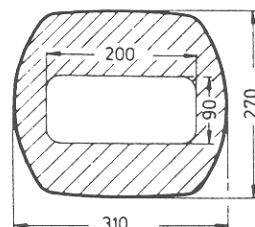

Ellipsenform / Elliptical shape

Order - Nr:		Marke
ME	153x101.1	Aristo 3800
ME	171x145.1	Aristo 1280
ME	173x143.1	
ME	174x142-1	
ME	180x147.1	
ME	188x148.1	Citizen
ME	194x163.1	Dugena 991021
ME	194x164.1	
ME	197x163.1	Dugena 991041
ME	199x174.1	
ME	200x150.1	
ME	206x184.1	
ME	228x207.1	Dugena V 2200.528
ME	342x312.1	Dugena U3162618
ME	354x304.1	Orient 16-1387
ME	354x324.1	Orient 16-1260
ME	382x302.2	Dugena 3450.618
ME	382x302.1	

Hufeisenform / Horseshoe shape

MH 179x172.1

MH 243x242.1

LCD-MT 212x302.1

LCD-MTr 241x301.1

LCD-MBr 245x199.1
Dugena 869 384
schwarz-weißer Druck
black-white print

LCD-MBr 245x199.2
Dugena A 9922.321
braun-goldener Druck
brown-gold print

LCD-MT 253x303.1

LCD-MB 298x298.1
Dugena A 8905.211

LCD-MBr 309x248.1
Dugena X 2710.211

LCD-MBr 310x270.1
Citizen 54-80415

LCD-MBr 321x261.1

LCD-MBs 330x310.1
Dugena A 8911-111