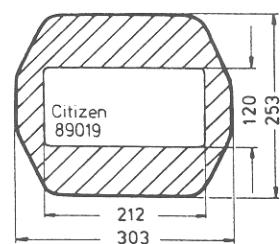

Ellipsenform / Elliptical shape

Order - Nr:		Marke
ME	153x101.1	Aristo 3800
ME	171x145.1	Aristo 1280
ME	173x143.1	
ME	174x142-1	
ME	180x147.1	
ME	188x148.1	Citizen
ME	194x163.1	Dugena 991021
ME	194x164.1	
ME	197x163.1	Dugena 991041
ME	199x174.1	
ME	200x150.1	
ME	206x184.1	
ME	228x207.1	Dugena V 2200.528
ME	342x312.1	Dugena U3162618
ME	354x304.1	Orient 16-1387
ME	354x324.1	Orient 16-1260
ME	382x302.2	Dugena 3450.618
ME	382x302.1	

Hufeisenform / Horseshoe shape

MH 179x172.1

MH 243x242.1

LCD-MT 212x302.1

LCD-MTr 241x301.1

LCD-MBr 245x199.1
Dugena 869 384
schwarz-weißer Druck
black-white print

LCD-MBr 245x199.2
Dugena A 9922.321
braun-goldener Druck
brown-gold print

LCD-MT 253x303.1

LCD-MB 298x298.1
Dugena A 8905.211

LCD-MBr 309x248.1
Dugena X 2710.211

LCD-MBr 310x270.1
Citizen 54-80415

LCD-MBr 321x261.1

LCD-MBs 330x310.1
Dugena A 8911-111