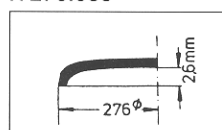

Diameters are expressed in terms of tenth of millimetres.
Please note the key to brands and calibres.
Below the illustrations you can find references to suitable cases.

X 157.066 I

Aristo 1207.1208

X 161.046 I

Citizen 85-2139

X 224.049 I

Diehl 42.197-0563

X 269.047 I

Westend Modell 64

X 275.039 I

Kienzle 01 52/56

X 276.035 I