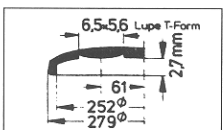

X 279.048 I

Westend Modell 1974