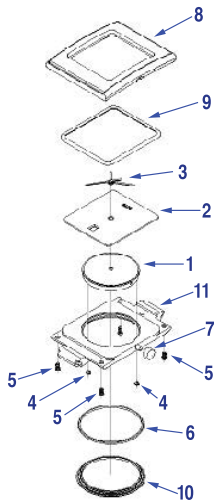

Reference:
04.111.0294.3.004

	Reference	Name
Kit		
→	90.0126	9,6,7,4,5 Set for waterproofness
Components		
→	03.111.002	1 Movement
→	05.0294.001	2 Dial DiaStar 294,Lacqu
→	06.1487	3 Hands SAV
→	40.0018	4 Casing screw, ETA Z0080772
→	40.0018	4 Casing screw, ETA Z0080772
→	40.1023	5 Screw ø 1.65 x S1.20 x Lt 2.75
→	40.1023	5 Screw ø 1.65 x S1.20 x Lt 2.75
→	40.1023	5 Screw ø 1.65 x S1.20 x Lt 2.75
→	40.1023	5 Screw ø 1.65 x S1.20 x Lt 2.75
→	47.4124	6 Back seal 17,5 x 0,60 O-Ring PB 60 Sh
→	48.112	7 Krone Ceramica, black L/M/S/XS
→	55.1006.51	8 Crystal met. Ceramica L, CRF 4
→	81.0272	9 Gasket for bezel
→	82.111.0294.3	10 Case back
→	83.0085	11 Case middle parts Ceramica L 111.0294.3