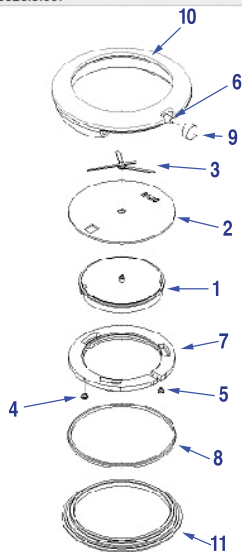

Reference:
04.129.0326.3.007

A=8&9

	Reference	Name
Kit		
→	90.0024	A Kit for waterproofness
Components		
→	03.129.602	1 Movement
→	05.0326.010	2 Dial Coupole Céramique L, grey mirror
→	06.1484	3 Hands COUPOLE, L, yellow
→	40.0017	4 Casing screw, ETA Z0080771
→	40.0017	5 Casing screw, ETA Z0080771
→	40.7012	6 case spare parts
→	40.8100	7 Movementring
→	47.4308	8 Back seal Asutane 25,5x0,75
→	48.607.01	9 Crown yellow, Coupole L
→	55.1009.53	10 Crystal met. Coupole C. L, Plat/Gold
→	82.129.0326.3	11 Case back with marks, Coupole L