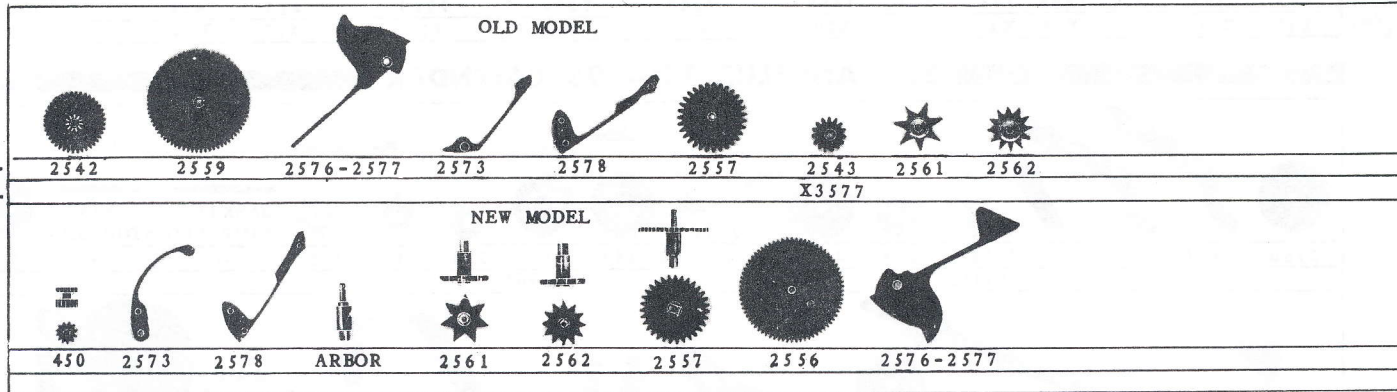

EB No.
BF Pos.
No.

BESTFIT insures GENUINE FACTORY SWISS MATERIAL

CLOCK

16L. ANGELUS 240 — 8 DAY STEM WIND

16L. ANGELUS 240 CALENDAR

22L. ANGELUS 390-490 — 8 DAY ALARM — SIDE SHUT-OFF BUTTON KEY WIND

22L. ANGELUS 391 — 8 DAY ALARM — BACK SHUT-OFF BUTTON — KEY WIND