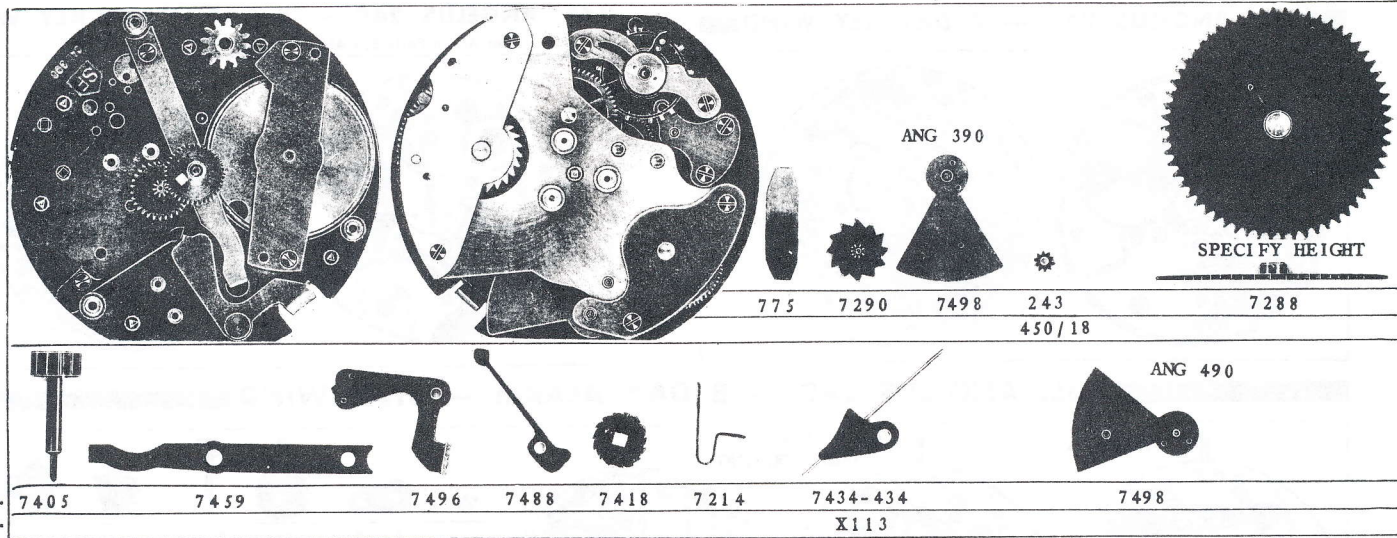

EB No.
BF Pos.
No.

BESTFIT insures GENUINE FACTORY SWISS MATERIAL

CLOCK

16L. ANGELUS 240 — 8 DAY STEM WIND

16L. ANGELUS 240 CALENDAR

22L. ANGELUS 390-490 — 8 DAY ALARM — SIDE SHUT-OFF BUTTON KEY WIND

22L. ANGELUS 391 — 8 DAY ALARM — BACK SHUT-OFF BUTTON — KEY WIND