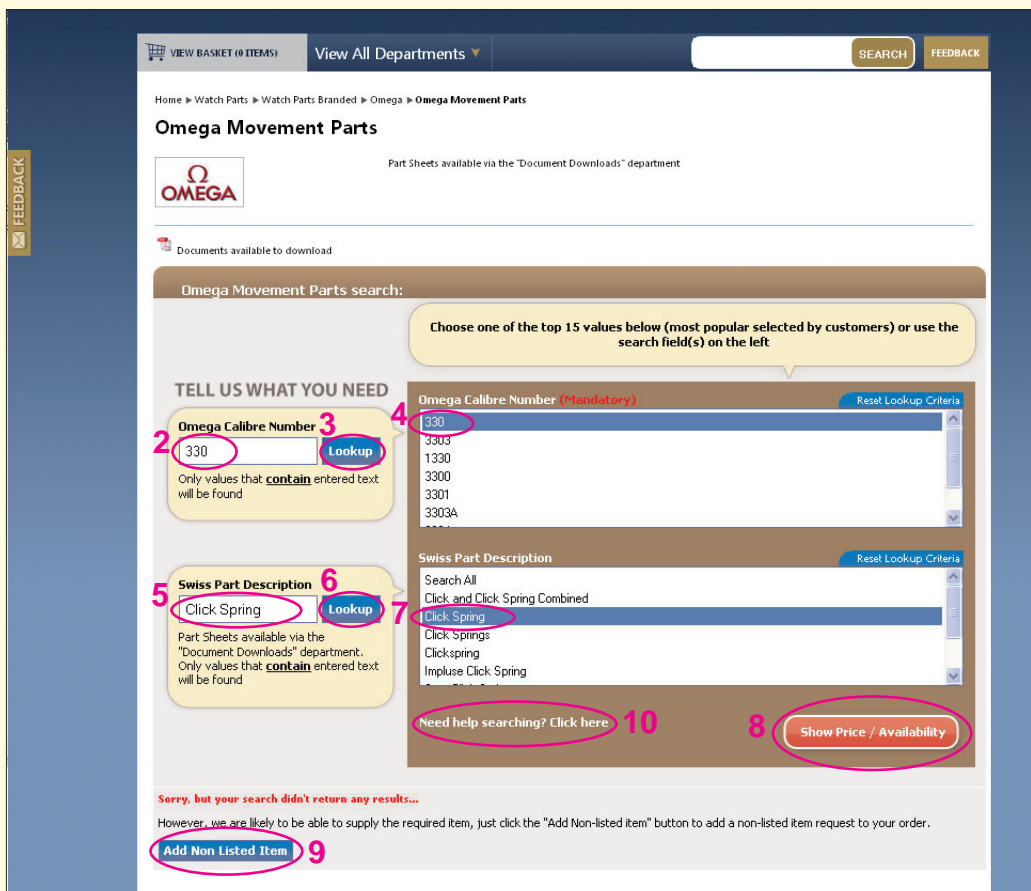

## HOW TO SEARCH = Steps 1 to 8

## HOW TO SUBMIT A NON LISTED ITEM = Steps 1 to 8, plus 9 to 12

## HOW TO VIEW ANSWERS TO A NON LISTED ITEM = Steps 13 to 14

The below example is for searching on Omega Movement Parts, however, all attribute searches follow the same steps.

1. Log In

Steps:  
2. Enter your search criteria  
3. Click "Lookup"  
4. Highlight your search criteria