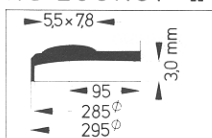

XS 295.157 II

for Rolex Cyclop 117