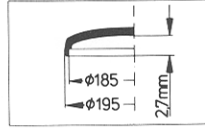

Rund-Sonderform Kunststoff Stülpglas

XS 178.198 II

ROAMER X 7184

XS 191.186 II

SEIKO 190 W01 AL

XS 195.414 II

ROAMER X 7149

XS 195.415 II