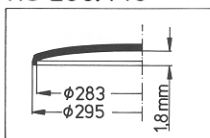

XS 295.445 II

Seiko 293W01AN00