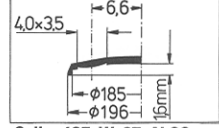

XS 196.444 II

Seiko 195 W 07 AL00