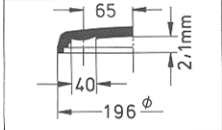

XS196.136 II

Seiko 195 W 01 AL0