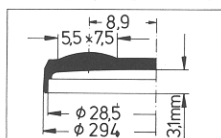

XS 294.431 II

Mikado 4G 4005

XS 294.463 II

for Rolex Cyclop 123

XS 294.110 II

Citizen 51-102

Round Special Forms Plastic Topglass

XS 294.440 II