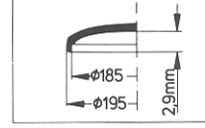

Rund-Sonderform Kunststoff Stülpglas

XS 178.198 II

ROAMER X 7184

XS 191.186 II

SEIKO 190 W01 AL

XS 195.414 II

ROAMER X 7149

XS 195.415 II