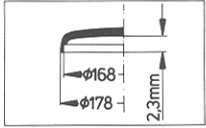

Rund-Sonderform Kunststoff Stülpglas

XS 178.198 II

ROAMER X 7184

XS 191.186 II

SEIKO 190 W01 AL

XS 195.414 II

ROAMER X 7149

XS 195.415 II