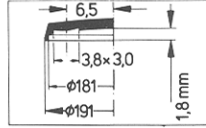

Rund-Sonderform Kunststoff Stülpglas

XS 178.198 II

ROAMER X 7184

XS 191.186 II

SEIKO 190 W01 AL

XS 195.414 II

ROAMER X 7149

XS 195.415 II