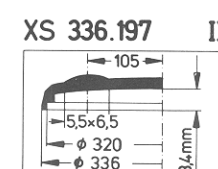

for Rolex Cyclop 124

Orient 16-418

ORIENT 16-966

Orient 16-959

Orient 16-959

Orient 16-991

Seiko 335 W 01 AN

Citizen 54-01260