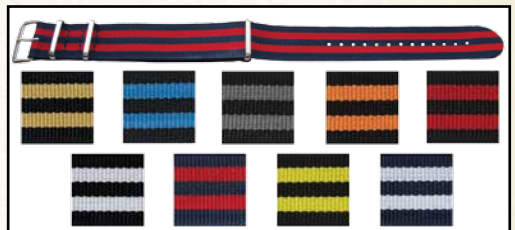

- Colours: neon green, neon orange & neon yellow
- Sizes: 18, 20, 22mm
- Colour shades may vary
- Stainless Steel (SS) buckle
- N.A.T.O. Style

ONLY
£2.15
EACH

Green

Orange

Yellow

N.A.T.O. Standard

- Sizes: 16, 18, 20, 22 & 24mm
- Black, Grey, Khaki & Olive
- Colour shades may vary
- N.A.T.O Style

Also available...

NATO Camouflage Military

Ref Range: S38037
From **£1.95** each

NATO 2 Stripes

Ref Range: S36513
From **£1.75** each

NEW 2015

NYLON

- Nylon
- Stainless Steel or Black Buckle
- Colour shades may vary
- Sizes: 18 & 20mm